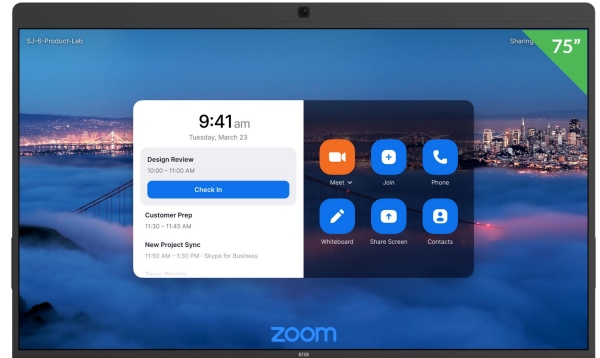

DTEN D7 75"

All-in-One Video Conferencing and Collaboration Solution

SPECIFICATIONS

Software	Windows IoT
All-in-One	Multi-Touch Display 4K Camera 16-Microphone Array Integrated Speakers
Display	Ultra HD 4K LED 75" / 16:9 Capacitive Touch Screen Display
Camera System	4K / Fixed Lens, Infinite Focus / F-value: 2.8 Diagonal Field of View (FOV): Up to 120 Degrees
Audio System	16-Microphone Array Integrated Stereo Speakers Acoustic Echo Cancellation / Automatic Gain Control (AGC) / Automatic Noise Reduction
Network	Ethernet (RJ-45) 100/1000 Mbps Wi-Fi 802.11a/b/g/n, 802.11ac (2.4 and 5 GHz) IPv4 Dynamic Host Configuration Protocol (DHCP)/ Static HTTP Proxy Support
Inputs & Outputs	HDMI Out x 1 / HDMI In x 1 USB 3.0 x 2 3.5-mm Audio Jack x 1 / Microphone x 1 Ethernet LAN (RJ45) x 1
VESA	800 x 400 mm
Power	100 to 240 V AC, 50 to 60 Hz
Product Dimensions	66.1 x 37.9 x 2.19 in (167.87 x 96.29 x 5.54 cm)
Product Weight	83.6 lb (38 kg)
Packaging Dimensions	73.4 x 44.7 x 7.7 in (186.5 x 113.5 x 19.5 cm)
Packaging Weight	94.6 lb (43 kg)
Operating Temperature and Humidity	Operating Temperature 0°C to 40°C Storage Temperature -10°C to 60°C Operating Humidity 20% to 80% RH Storage Humidity 10% to 60% RH