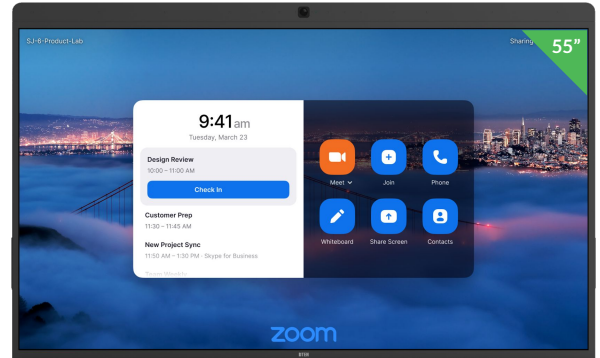

### SPECIFICATIONS

Software	Windows IoT
All-in-One	Multi-Touch Display 4K Camera 16-Microphone Array Integrated Speakers
Display	Ultra HD 4K LED 55" / 16:9 Capacitive Touch Screen Display
Camera System	4K / Fixed Lens, Infinite Focus / F-value: 2.8 Diagonal Field of View (FOV): Up to 120 Degrees
Audio System	16-Microphone Array Integrated Stereo Speakers Acoustic Echo Cancellation / Automatic Gain Control (AGC) / Automatic Noise Reduction
Network	Ethernet (RJ-45) 100/1000 Mbps Wi-Fi 802.11a/b/g/n, 802.11ac (2.4 and 5 GHz) IPv4 Dynamic Host Configuration Protocol (DHCP)/ Static HTTP Proxy Support
Inputs & Outputs	HDMI Out x 1 / HDMI In x 1 USB 3.0 x 2 3.5-mm Audio Jack x 1 / Microphone x 1 Ethernet LAN (RJ45) x 1
VESA	400 x 300 mm
Power	100 to 240 V AC, 50 to 60 Hz
Product Dimensions	49 x 30.5 x 2.13 in (124.5 x 77.4 x 5.4 cm)
Product Weight	50.7 lb (23 kg)
Packaging Dimensions	56 x 36 x 8.5 in (142 x 92 x 21.5 cm) / With an outer box
Packaging Weight	60 lb (35 kg)
Operating Temperature and Humidity	Operating Temperature 0°C to 40°C Storage Temperature -10°C to 60°C Operating Humidity 20% to 80% RH Storage Humidity 10% to 60% RH